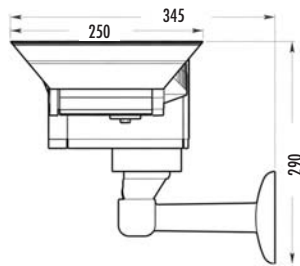

Note: All dimensions are in millimetres.

TECHNICAL

PRODUCT SELECTOR

Order Code	Max Range (Meters)	Lens Focal Length (mm)	Angular H-FOV (Degrees)	Infra-Red Illuminator
REG DUAL 12	12	25	140°	30/830
REG DUAL 18	18	35	100°	30/830
REG DUAL 25	25	50	70°	30/830
REG DUAL 35	35	75	50°	10/830

Note: REG is calibrated to ensure maximum accuracy and capture. Select the range taking into consideration the maximum distance at which capture is required.

REG DUAL SPECIFICATION

Operational Range	Up to 35m
Camera Sensors	Capture Camera - 1/2" Ex-View CCD Colour Overview Camera - 1/3" Ex-View CCD
Resolution	Capture Camera - 570 TVL Colour Overview Camera - 480 TVL
Colour Camera Lens	10-30mm varifocal
IR Illumination	Bulb based, 830nm
Illuminator Life	Depends on tap selected, on average >2 years
Input	12V dc camera & heater. 20 - 23.5 V ac lamp
Consumption	Depends on tap selected - Max ~ 160W
Temperature Range	+50°C (122°F) to -50°C (-58°F)
Construction	Robust, weatherproof aluminium casting and extrusion
Environmental	Integral 6W heater and sunshield
Dimensions	400 x 345 x 290 mm
Colour	Supplied in black (RAL B401) as standard and in an optional traffic yellow (RAL 1023.) Other RAL colours available upon request minimum order quantity applies. To order yellow insert "Y" after product code.
Weight	6.3 kg
Bracket	Cable managed wall bracket supplied as standard.