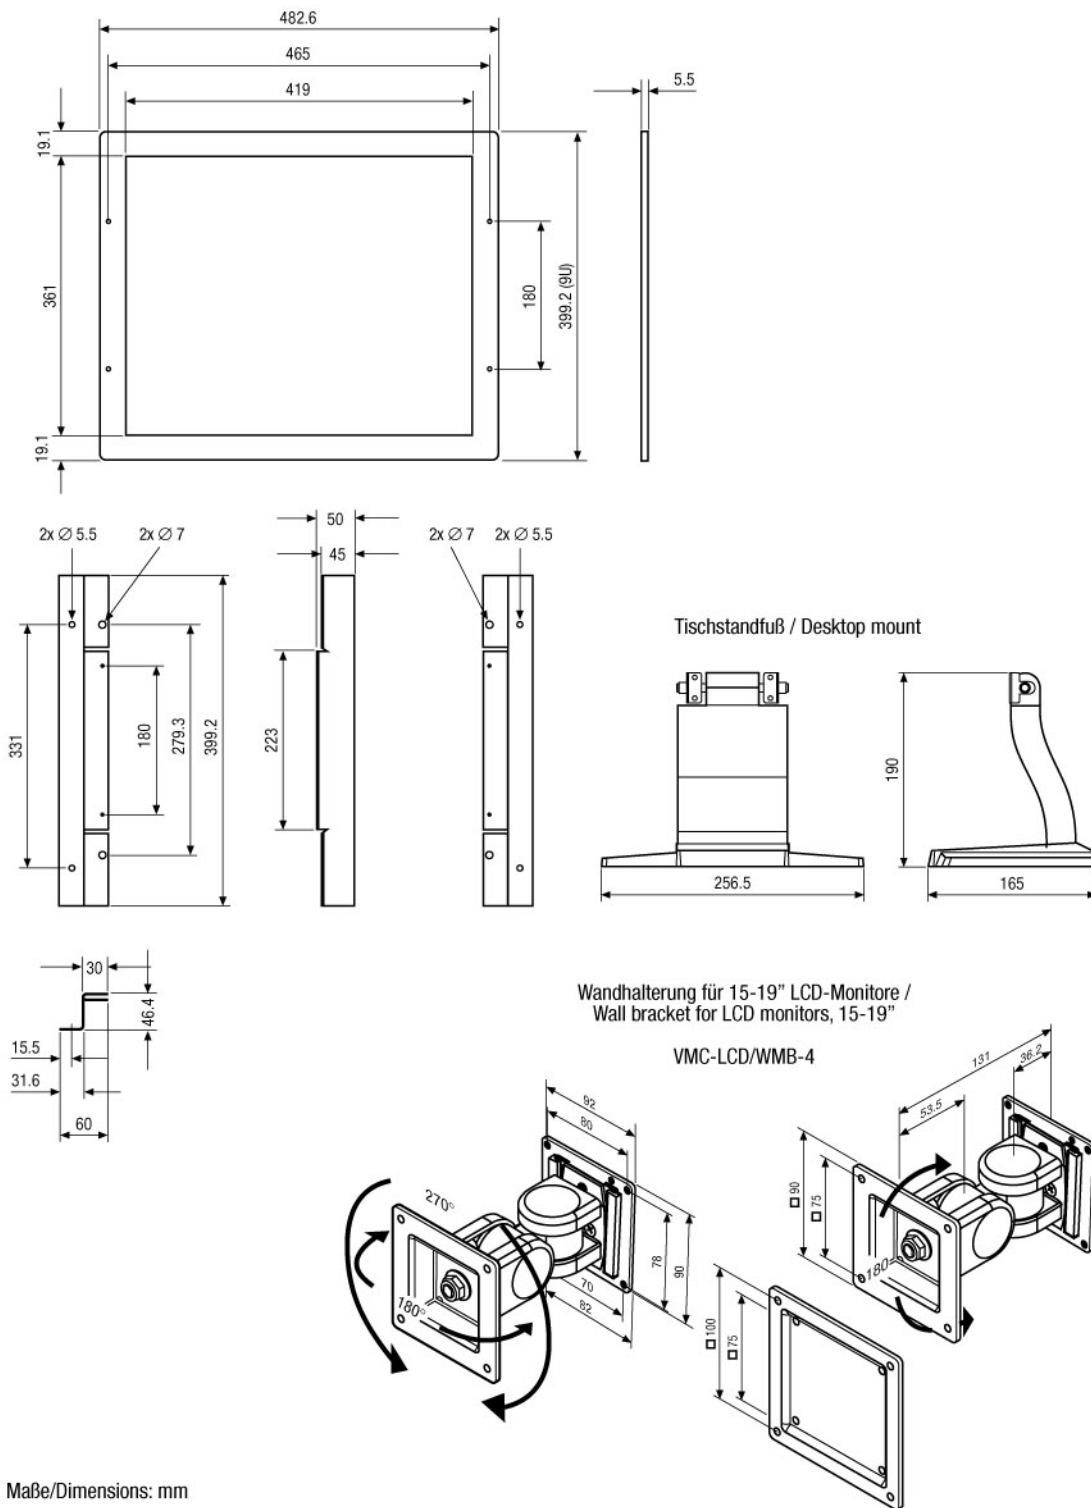

19"-Einbaukit /
19" Rack mount kit

Maße/Dimensions: mm

VIDEOR TECHNICAL E. Hartig GmbH
Carl-Zeiss-Straße 8 · 63322 Rödermark · Germany
Telefon +49 (0) 60 74/8 88-0 · Telefax +49 (0) 60 74/8 88-100
info@videortechnical.com · www.videortechnical.com