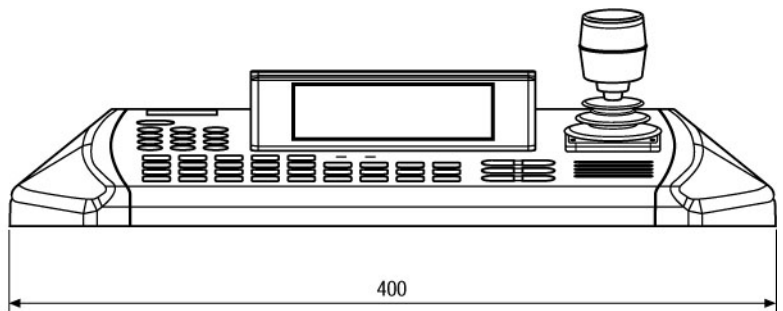

(Accessories of continued)

74096 / EDMC-141	1/4" Colour High Speed Mini Dome Camera 10x Zoom Lens, 24VAC, 430TVL
74100 / EDC-144E	1/4" Colour/B&W High Speed Dome Camera with 26x Zoom Lens, 24VAC, 470TVL
72382 / VBMT-8009	B/W Multiplexer, Triplex, 9 Inputs, Resolution 720x480, Alarm Inputs, 12VDC
71911 / DXR2-09N/250CD	Digital Video Recorder (9-Channels) 200 fps., 250GB HDD, CDRW, Ethernet, 230VAC
71912 / DXR2-16N/250CD	Digital Video Recorder (16-Channels) 200 fps., 250GB HDD, CDRW, Ethernet, 230VAC
71916 / DXR2-16N/750CD	Digital Video Recorder (16-Channels) 200 fps., 750GB HDD, CDRW, Ethernet, 230VAC
71701 / ALMIRA C-1201	1/2" CMOS 3M Pixel Camera 2048x1536, 360° Display, 3x Zoom, 11-16VDC
71702 / ALMIRA C-1202	1/2" CMOS 3M Px. Camera 2048x1536, 360° Display, for HighSpeed Recording

Maße/Dimensions: mm

VIDEOR TECHNICAL E. Hartig GmbH
Carl-Zeiss-Straße 8 · 63322 Rödermark · Germany
Telefon +49 (0) 60 74/8 88-0 · Telefax +49 (0) 60 74/8 88-100
info@videortechnical.com · www.videortechnical.com