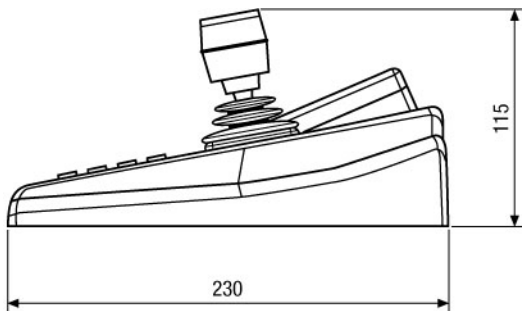

(Accessories of continued)

74096 / EDMC-141	1/4" Colour High Speed Mini Dome Camera 10x Zoom Lens, 24VAC, 430TVL
74100 / EDC-144E	1/4" Colour/B&W High Speed Dome Camera with 26x Zoom Lens, 24VAC, 470TVL
72382 / VBMT-8009	B/W Multiplexer, Triplex, 9 Inputs, Resolution 720x480, Alarm Inputs, 12VDC
71911 / DXR2-09N/250CD	Digital Video Recorder (9-Channels) 200 fps., 250GB HDD, CDRW, Ethernet, 230VAC
71912 / DXR2-16N/250CD	Digital Video Recorder (16-Channels) 200 fps., 250GB HDD, CDRW, Ethernet, 230VAC
71916 / DXR2-16N/750CD	Digital Video Recorder (16-Channels) 200 fps., 750GB HDD, CDRW, Ethernet, 230VAC
71701 / ALMIRA C-1201	1/2" CMOS 3M Pixel Camera 2048x1536, 360° Display, 3x Zoom, 11-16VDC
71702 / ALMIRA C-1202	1/2" CMOS 3M Px. Camera 2048x1536, 360° Display, for HighSpeed Recording

Maße/Dimensions: mm

VIDEOR TECHNICAL E. Hartig GmbH
Carl-Zeiss-Straße 8 · 63322 Rödermark · Germany
Telefon +49 (0) 60 74/8 88-0 · Telefax +49 (0) 60 74/8 88-100
info@videortechnical.com · www.videortechnical.com