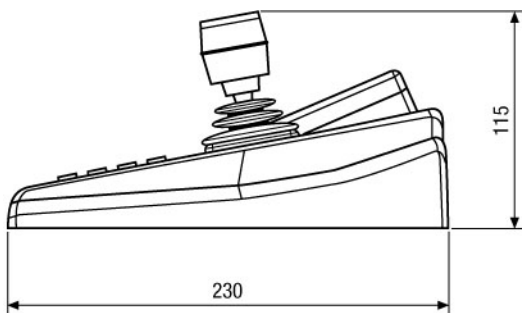

(Accessories of continued)

74096 / EDMC-141	1/4" Colour High Speed Mini Dome Camera 10x Zoom Lens, 24VAC, 430TVL
74100 / EDC-144E	1/4" Colour/B&W High Speed Dome Camera with 26x Zoom Lens, 24VAC, 470TVL
72382 / VBMT-8009	B/W Multiplexer, Triplex, 9 Inputs, Resolution 720x480, Alarm Inputs, 12VDC
71911 / DXR2-09N/250CD	Digital Video Recorder (9-Channels) 200 fps., 250GB HDD, CDRW, Ethernet, 230VAC
71912 / DXR2-16N/250CD	Digital Video Recorder (16-Channels) 200 fps., 250GB HDD, CDRW, Ethernet, 230VAC
71916 / DXR2-16N/750CD	Digital Video Recorder (16-Channels) 200 fps., 750GB HDD, CDRW, Ethernet, 230VAC
71701 / ALMIRA C-1201	1/2" CMOS 3M Pixel Camera 2048x1536, 360° Display, 3x Zoom, 11-16VDC
71702 / ALMIRA C-1202	1/2" CMOS 3M Px. Camera 2048x1536, 360° Display, for HighSpeed Recording

Maße/Dimensions: mm

VIDEOR TECHNICAL E. Hartig GmbH
Carl-Zeiss-Straße 8 · 63322 Rödermark · Germany
Telefon +49 (0) 60 74/8 88-0 · Telefax +49 (0) 60 74/8 88-100
info@videortechnical.com · www.videortechnical.com